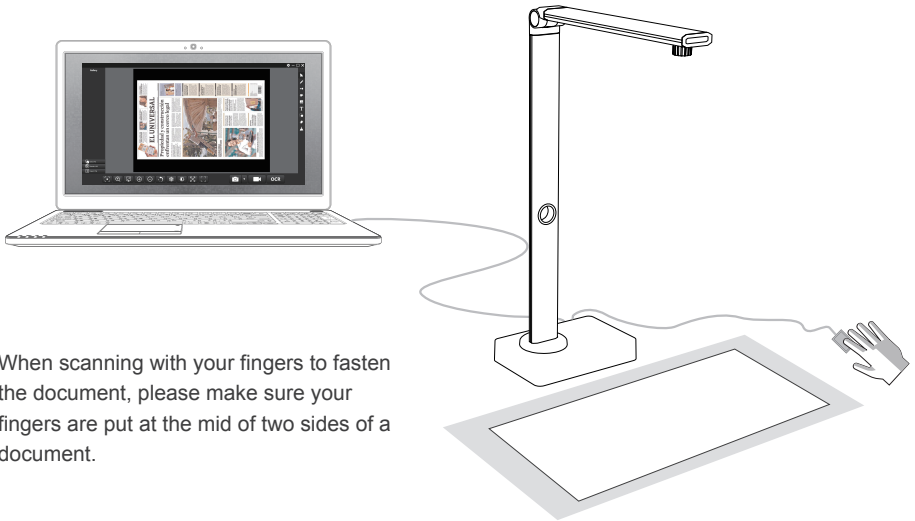

External Shortcut Button

Foot Switch (Optional)

Device connection

Connect the attached USB cable to PC, and then operate in the software.

Software installation

Install software, follow the default installation.

Operation

Double Click  application program ,

Open the software main window, Locate the item on pad and click scan key ,  access to scanning window .

Start to operate

When scanning with your fingers to fasten the document, please make sure your fingers are put at the mid of two sides of a document.