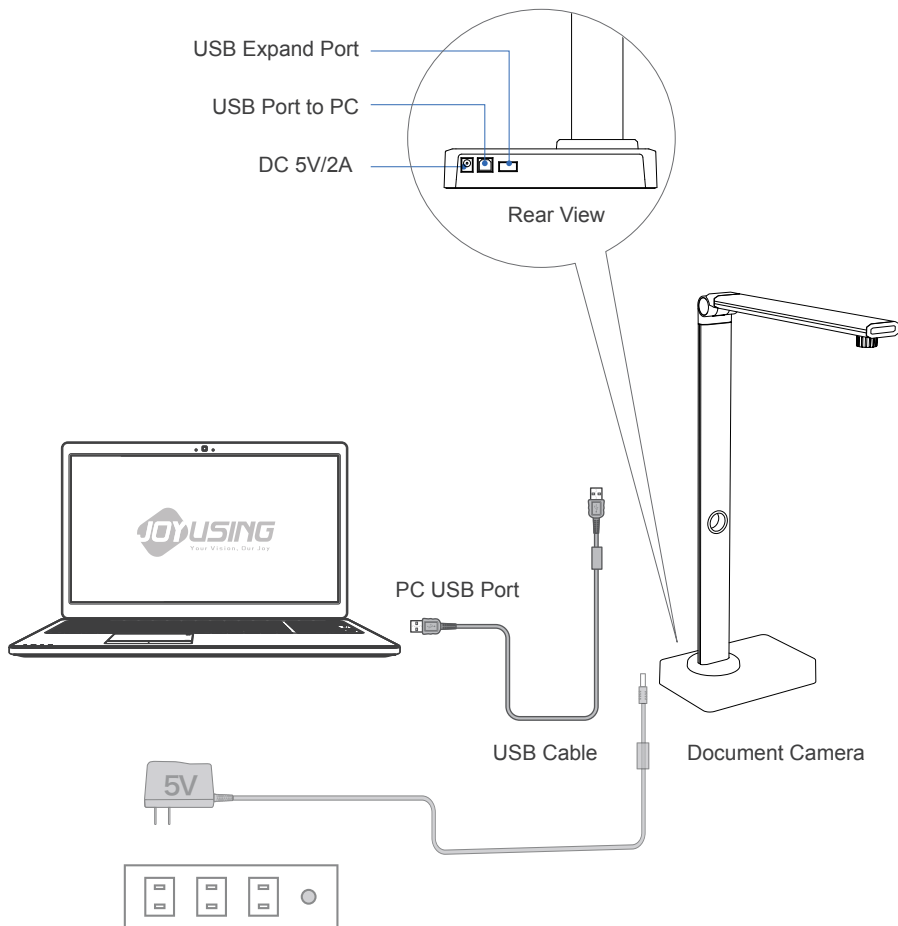

Joy-DocCam Instruction Manual

Please confirm the attached

Document Camera

USB Cable

Adapter

Text Positioning Pad

Instruction Manual

Software (CD-ROM)

External Shortcut Button

Foot Switch (Optional)

Device connection

Connect the attached USB cable to PC, and then operate in the software.

Software installation

Install software, follow the default installation.

Operation

Double Click  application program ,

Open the software main window, Locate the item on pad and click scan key ,  access to scanning window .

Start to operate

When scanning with your fingers to fasten the document, please make sure your fingers are put at the mid of two sides of a document.