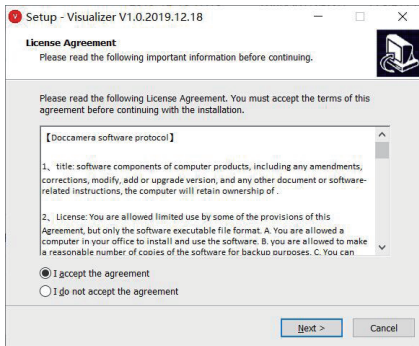

External Shortcut Button

Foot Switch (Optional)

Device connection

Connect the attached USB cable to PC, and then operate in the software.

Software installation

Install software, follow the default installation.

Operation

Double Click  application program ,

Open the software main window, Locate the item on pad and click scan key ,  access to scanning window .

Start to operate

When scanning with your fingers to fasten the document, please make sure your fingers are put at the mid of two sides of a document.