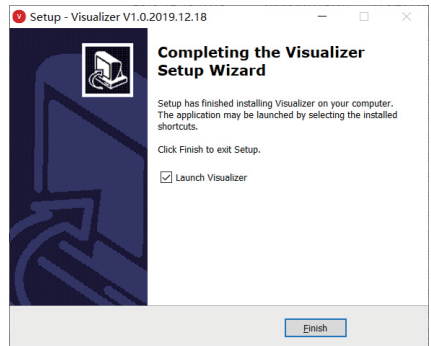

External Shortcut Button

Foot Switch (Optional)

Device connection

Connect the attached USB cable to PC, and then operate in the software.

Software installation

Install software, follow the default installation.

Operation

Double Click  application program ,

Open the software main window, Locate the item on pad and click scan key ,  access to scanning window .

Start to operate

When scanning with your fingers to fasten the document, please make sure your fingers are put at the mid of two sides of a document.