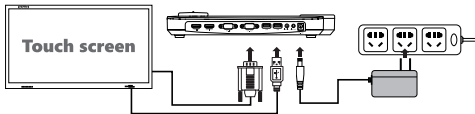

★ Compatible with Mac/Chrome/Windows XP and above

★ Software download:
<https://www.joyusing.com/download.html>

★ Detailed Instructions:
<https://www.joyusing.com/download.html>

03

PC-free

1. Plug in the power adapter to power socket and Document Camera.
2. Connect the HDMI/VGA cable to the Document Camera and Touch screen.
3. Connect the USB cable to the Document Camera and Touch screen (touch usb port).