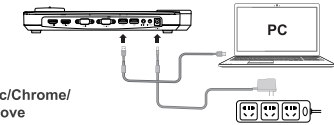

- 1. IR Receiver
- 2. Camera Lens
- 3. LED Light
- 4. Stepless knob
- 5. HDMI_IN
- 6. HDMI_OUT
- 7. VGA_IN
- 8. VGA_OUT
- 9. USB(PC&Flash drive)
- 10. USB(Mouse, touch control, etc.)
- 11. LINE IN
- 12. LINE OUT
- 13. POWER

02

- Menu
- LED Light on/off
- Change HDMI/VGA
- Freeze
- Rotate
- Record
- Snap
- Change the resolution/back
- Confirm/auto focus
- Power on/off

3. Software download

4. Device connection

PC Connection

1. Plug in the power adapter to the power socket and Document Camera.
2. Connect the USB cable to the PC and Document Camera.
3. Install the software.